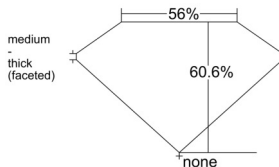

GIA®

FACSIMILE

GIA REPORT 6515074434

Verify this report at GIA.edu

GIA NATURAL DIAMOND DOSSIER®

December 27, 2024
GIA Report Number 6515074434
Shape and Cutting Style ..... Oval Brilliant
Measurements ..... 7.85 x 4.98 x 3.02 mm

GRADING RESULTS

Carat Weight ..... 0.76 carat
Color Grade ..... H
Clarity Grade SI1

ADDITIONAL GRADING INFORMATION

Polish ..... Excellent
Symmetry ..... Excellent
Fluorescence ..... None
Clarity Characteristics ..... Crystal
Inscription(s): GIA 6515074434

PROPORTIONS

Profile not to actual proportions

GRADING SCALES

GIA COLOR SCALE		GIA CLARITY SCALE			
COLORLESS	D	VERY VERY SLIGHTLY INCLUDED	FLAWLESS		
	E		INTERNALLY FLAWLESS		
	F	VERY SLIGHTLY INCLUDED	VVS₁		
	G		VVS₂		
	H		VS₁		
	NEAR COLORLESS	I	SLIGHTLY INCLUDED	VS₂	
		J		SI₁	
		FAINT	K	INCLUDED	SI₂
			L		I₁
			M		I₂
VERT LIGHT	N	LIGHT	I₃		
	O				
	P				
	Q				
	R