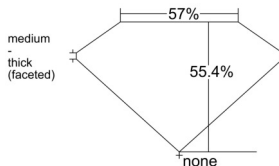

GIA®

FACSIMILE

GIA REPORT 6515084713

Verify this report at GIA.edu

GIA NATURAL DIAMOND DOSSIER®

December 27, 2024
GIA Report Number 6515084713
Shape and Cutting Style ..... Heart Brilliant
Measurements ..... 5.02 x 5.69 x 3.15 mm

GRADING RESULTS

Carat Weight ..... 0.51 carat
Color Grade ..... D
Clarity Grade VS2

ADDITIONAL GRADING INFORMATION

Polish ..... Excellent
Symmetry ..... Very Good
Fluorescence ..... None
Clarity Characteristics ..... Feather, Crystal, Cavity
Inscription(s): GIA 6515084713

PROPORTIONS

Profile not to actual proportions

GRADING SCALES

GIA COLOR SCALE		GIA CLARITY SCALE			
COLORLESS	D	VERY VERY SLIGHTLY INCLUDED	FLAWLESS		
	E		INTERNALLY FLAWLESS		
	F	VERY SLIGHTLY INCLUDED	VVS₁		
	G		VVS₂		
	H		VS₁		
	NEAR COLORLESS	I	SLIGHTLY INCLUDED	VS₂	
		J		SI₁	
		FAINT	K	INCLUDED	SI₂
			L		I₁
			M		I₂
VERT LIGHT	N	INCLUDED	I₃		
	O				
	P				
	Q				
	R				
LIGHT	S				
	T				
	U				
	V				
	W				
X					
Y					
Z