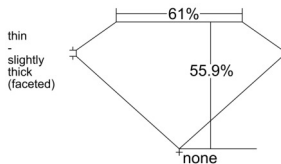

GIA®

FACSIMILE

GIA REPORT 6515089960

Verify this report at GIA.edu

GIA NATURAL DIAMOND DOSSIER®

December 30, 2024
GIA Report Number 6515089960
Shape and Cutting Style ..... Heart Brilliant
Measurements ..... 5.12 x 5.66 x 3.17 mm

GRADING RESULTS

Carat Weight ..... 0.50 carat
Color Grade ..... H
Clarity Grade VVS2

ADDITIONAL GRADING INFORMATION

Polish ..... Excellent
Symmetry ..... Very Good
Fluorescence ..... None
Clarity Characteristics ..... Pinpoint
Inscription(s): GIA 6515089960

PROPORTIONS

Profile not to actual proportions

GRADING SCALES

GIA COLOR SCALE		GIA CLARITY SCALE			
COLORLESS	D	VERY VERY SLIGHTLY INCLUDED	FLAWLESS		
	E		INTERNALLY FLAWLESS		
	F	VERY SLIGHTLY INCLUDED	VVS₁		
	G		VVS₂		
	H		VS₁		
	NEAR COLORLESS	I	SLIGHTLY INCLUDED	VS₂	
		J		SI₁	
		FAINT	K	INCLUDED	SI₂
			L		I₁
			M		I₂
VERT LIGHT	N	INCLUDED	I₃		
	O				
	P				
	Q				
	R				
LIGHT	S				
	T				
	U				
	V				
	W				
X					
Y					
Z