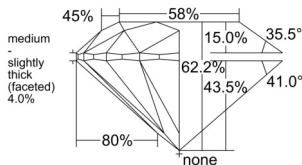

GIA®

FACSIMILE

GIA REPORT 6515096991

Verify this report at GIA.edu

GIA NATURAL DIAMOND DOSSIER®

December 30, 2024
GIA Report Number 6515096991
Shape and Cutting Style ..... Round Brilliant
Measurements ..... 4.07 - 4.09 x 2.54 mm

GRADING RESULTS

Carat Weight ..... 0.26 carat
Color Grade ..... D
Clarity Grade VS1
Cut Grade ..... Excellent

ADDITIONAL GRADING INFORMATION

Polish ..... Excellent
Symmetry ..... Excellent
Fluorescence ..... None
Clarity Characteristics ..... Cloud, Pinpoint
Inscription(s): GIA 6515096991

PROPORTIONS

GRADING SCALES

GIA COLOR SCALE

COLORLESS	D
	E
	F
	G
	H
	I
NEAR COLORLESS	J
	K
	L
FAIN	M
	N
	O
	P
VERY LIGHT	Q
	R
	S
	T
	U
	V
	W
	X
	Y
LIGHT	Z

GIA CLARITY SCALE

FLAWLESS	INTERNAL FLAWLESS	
		FLAWLESS
VERY VERY SLIGHTLY INCLUDED	VVS₁	
	VVS₂	
VERY SLIGHTLY INCLUDED	VS₁	
	VS₂	
SLIGHTLY INCLUDED	SI₁	
	SI₂	
INCLUDED	I₁	
	I₂	
	I₃	

GIA CUT SCALE

EXCELLENT
VERY GOOD
GOOD
FAIR
POOR