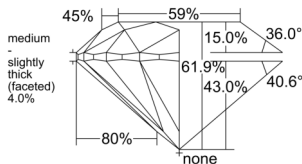

GIA®

FACSIMILE

GIA REPORT 6515107760

Verify this report at GIA.edu

GIA NATURAL DIAMOND DOSSIER®

January 07, 2025
GIA Report Number 6515107760
Shape and Cutting Style ..... Round Brilliant
Measurements ..... 5.32 - 5.36 x 3.31 mm

GRADING RESULTS

Carat Weight ..... 0.59 carat
Color Grade ..... H
Clarity Grade VVS1
Cut Grade ..... Excellent

ADDITIONAL GRADING INFORMATION

Polish ..... Excellent
Symmetry ..... Excellent
Fluorescence ..... None
Clarity Characteristics ..... Pinpoint, Feather
Inscription(s): GIA 6515107760

PROPORTIONS

GRADING SCALES

GIA COLOR SCALE	GIA CLARITY SCALE	GIA CUT SCALE	
D	FLAWLESS	EXCELLENT	
E	INTERNALLY FLAWLESS		
F		VVS₁	VERY GOOD
G	VVS₂		
H	VS₁	GOOD	
I	VS₂		
J	SI₁	FAIR	
K	SI₂		
L	I₁	POOR	
M			
N			
O	I₂		
P			
Q			
R	I₃		
S			
T			
U			
V			
W			
X			
Y			
Z