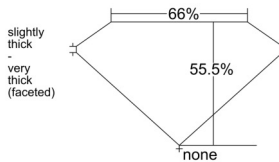

GIA®

FACSIMILE

GIA REPORT 6515114341

Verify this report at GIA.edu

GIA NATURAL DIAMOND DOSSIER®

January 02, 2025
GIA Report Number 6515114341
Shape and Cutting Style ..... Heart Brilliant
Measurements ..... 4.44 x 5.18 x 2.87 mm

GRADING RESULTS

Carat Weight ..... 0.40 carat
Color Grade ..... E
Clarity Grade VS2

ADDITIONAL GRADING INFORMATION

Polish ..... Excellent
Symmetry ..... Very Good
Fluorescence ..... Faint
Clarity Characteristics ..... Feather
Inscription(s): GIA 6515114341

PROPORTIONS

Profile not to actual proportions

GRADING SCALES

GIA COLOR SCALE		GIA CLARITY SCALE			
COLORLESS	D	VERY VERY SLIGHTLY INCLUDED	FLAWLESS		
	E		INTERNALLY FLAWLESS		
	F	VERY SLIGHTLY INCLUDED	VVS₁		
	G		VVS₂		
	H		VS₁		
	NEAR COLORLESS	I	SLIGHTLY INCLUDED	VS₂	
		J		SI₁	
		FAINT	K	INCLUDED	SI₂
			L		I₁
			M		I₂
VERT LIGHT			N	INCLUDED	I₃
	O				
	P				
	Q				
LIGHT	R				
	S				
	T				
	U				
	V				
	Z