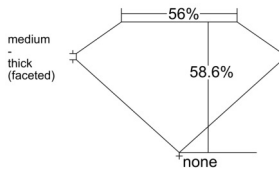

GIA®

FACSIMILE

GIA REPORT 6515128454

Verify this report at GIA.edu

GIA NATURAL DIAMOND DOSSIER®

January 06, 2025
GIA Report Number 6515128454
Shape and Cutting Style ..... Heart Brilliant
Measurements ..... 5.33 x 6.18 x 3.62 mm

GRADING RESULTS

Carat Weight ..... 0.71 carat
Color Grade I
Clarity Grade VVS1

ADDITIONAL GRADING INFORMATION

Polish ..... Excellent
Symmetry ..... Excellent
Fluorescence ..... None
Clarity Characteristics..... Needle, Pinpoint, Surface Graining
Inscription(s): GIA 6515128454

PROPORTIONS

Profile not to actual proportions

GRADING SCALES

GIA COLOR SCALE		GIA CLARITY SCALE			
COLORLESS	D	VERY VERY SLIGHTLY INCLUDED	FLAWLESS		
	E		INTERNALLY FLAWLESS		
	F	VERY SLIGHTLY INCLUDED	VVS₁		
	G		VVS₂		
	H		VS₁		
	NEAR COLORLESS	I	SLIGHTLY INCLUDED	VS₂	
		J		SI₁	
		FAINT	K	INCLUDED	SI₂
			L		I₁
			M		I₂
N			I₃		
VERTICALLY COLORLESS	O	INCLUDED			
	P				
	Q				
	R				
	S				
	T				
LIGHT	U				
	V				
	W				
	X				
	Y				
	Z