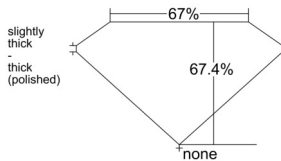

GIA®

FACSIMILE

GIA REPORT 6515131465

Verify this report at GIA.edu

GIA NATURAL DIAMOND DOSSIER®

January 06, 2025
GIA Report Number 6515131465
Shape and Cutting Style ..... **Cut-Cornered Rectangular Modified Brilliant**
Measurements ..... 6.02 x 4.62 x 3.12 mm

GRADING RESULTS

Carat Weight ..... 0.80 carat
Color Grade ..... E
Clarity Grade VS1

ADDITIONAL GRADING INFORMATION

Polish ..... Excellent
Symmetry ..... Excellent
Fluorescence ..... None
Clarity Characteristics..... Crystal, Cloud, Pinpoint
Inscription(s): GIA 6515131465

PROPORTIONS

Profile not to actual proportions

GRADING SCALES

GIA COLOR SCALE		GIA CLARITY SCALE			
COLORLESS	D	VERY VERY SLIGHTLY INCLUDED	FLAWLESS		
	E		INTERNALLY FLAWLESS		
	F	VERY SLIGHTLY INCLUDED	VVS₁		
	G		VVS₂		
	H		VS₁		
	NEAR COLORLESS	I	SLIGHTLY INCLUDED	VS₂	
		J		SI₁	
		FAINT	K	INCLUDED	SI₂
			L		I₁
			M		I₂
N			I₃		
VERTICALLY LIGHT	O	LIGHT			
	P				
	Q				
	R				
	S				
	T				
LIGHT	U				
	V				
	W				
	X				
Y					
Z