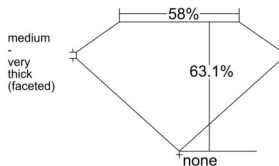

GIA®

FACSIMILE

GIA REPORT 6515136866

Verify this report at GIA.edu

GIA NATURAL DIAMOND DOSSIER®

January 06, 2025
GIA Report Number 6515136866
Shape and Cutting Style ..... Marquise Brilliant
Measurements ..... 7.76 x 3.59 x 2.27 mm

GRADING RESULTS

Carat Weight ..... 0.35 carat
Color Grade ..... E
Clarity Grade VVS1

ADDITIONAL GRADING INFORMATION

Polish ..... Excellent
Symmetry ..... Very Good
Fluorescence ..... Medium Blue
Clarity Characteristics..... Pinpoint, Indented Natural
Inscription(s): GIA 6515136866

PROPORTIONS

Profile not to actual proportions

GRADING SCALES

GIA COLOR SCALE		GIA CLARITY SCALE	
COLORLESS	D	VERY VERY SLIGHTLY INCLUDED	FLAWLESS
	E		INTERNALLY FLAWLESS
	F		VVS₁
	G		VVS₂
	H		VS₁
	I		VS₂
	J		SI₁
	K		SI₂
	L		I₁
	M		I₂
NEAR COLORLESS	N	SLIGHTLY INCLUDED	I₃
	O		
	P		
	Q		
FAINT	R		
	S		
	T		
	U		
VERY LIGHT	V		
	W		
	X		
	Y		
LIGHT	Z