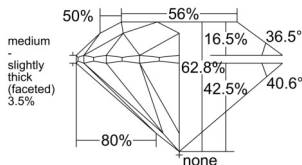

GIA®

FACSIMILE

GIA REPORT 6515141636

Verify this report at GIA.edu

GIA NATURAL DIAMOND DOSSIER®

January 06, 2025
GIA Report Number 6515141636
Shape and Cutting Style ..... Round Brilliant
Measurements ..... 5.20 - 5.22 x 3.27 mm

GRADING RESULTS

Carat Weight ..... 0.55 carat
Color Grade ..... G
Clarity Grade S11
Cut Grade ..... Excellent

ADDITIONAL GRADING INFORMATION

Polish ..... Excellent
Symmetry ..... Excellent
Fluorescence ..... None
Clarity Characteristics..... Crystal, Cloud, Feather
Inscription(s): GIA 6515141636

PROPORTIONS

Profile to actual proportions