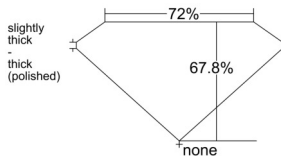

GIA®

FACSIMILE

GIA REPORT 6515149282

Verify this report at GIA.edu

GIA NATURAL DIAMOND DOSSIER®

January 08, 2025
GIA Report Number 6515149282
Shape and Cutting Style ..... Square Modified Brilliant
Measurements ..... 4.96 x 4.94 x 3.35 mm

GRADING RESULTS

Carat Weight ..... 0.70 carat
Color Grade ..... G
Clarity Grade VVS2

ADDITIONAL GRADING INFORMATION

Polish ..... Excellent
Symmetry ..... Very Good
Fluorescence ..... None
Clarity Characteristics ..... Pinpoint, Feather
Inscription(s): GIA 6515149282

PROPORTIONS

Profile not to actual proportions

GRADING SCALES

GIA COLOR SCALE		GIA CLARITY SCALE			
COLORLESS	D	VERY VERY SLIGHTLY INCLUDED	FLAWLESS		
	E		INTERNALLY FLAWLESS		
	F	VERY SLIGHTLY INCLUDED	VVS₁		
	G		VVS₂		
	H		VS₁		
	NEAR COLORLESS	I	SLIGHTLY INCLUDED	VS₂	
		J		SI₁	
		FAINT	K	INCLUDED	SI₂
			L		I₁
			M		I₂
VERT LIGHT			N	INCLUDED	I₃
			O		
			P		
	Q				
LIGHT	R				
	S				
	T				
	U				
	V				
	Z