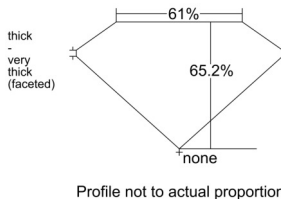

GIA®

FACSIMILE

GIA REPORT 6515154209

Verify this report at GIA.edu

GIA NATURAL DIAMOND DOSSIER®

January 07, 2025
GIA Report Number 6515154209
Shape and Cutting Style ..... Oval Brilliant
Measurements ..... 6.71 x 4.89 x 3.19 mm

GRADING RESULTS

Carat Weight ..... 0.70 carat
Color Grade ..... D
Clarity Grade VVS1

ADDITIONAL GRADING INFORMATION

Polish ..... Excellent
Symmetry ..... Excellent
Fluorescence ..... Faint
Clarity Characteristics..... Pinpoint, Feather, Indented Natural
Inscription(s): GIA 6515154209

PROPORTIONS

GRADING SCALES

GIA COLOR SCALE		GIA CLARITY SCALE			
COLORLESS	D	VERY VERY SLIGHTLY INCLUDED	FLAWLESS		
	E		INTERNALLY FLAWLESS		
	F	VERY SLIGHTLY INCLUDED	VVS₁		
	G		VVS₂		
	H		VS₁		
	NEAR COLORLESS	I	SLIGHTLY INCLUDED	VS₂	
		J		SI₁	
		FAINT	K	INCLUDED	SI₂
			L		I₁
			M		I₂
VERT LIGHT	N	LIGHT	I₃		
	O				
	P				
	Q				
	R				
LIGHT	S				
	T				
	U				
	V				
	W				
X					
Y					
Z