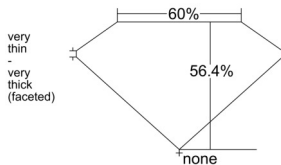

GIA®

FACSIMILE

GIA REPORT 6515170442

Verify this report at GIA.edu

GIA NATURAL DIAMOND DOSSIER®

January 09, 2025
GIA Report Number 6515170442
Shape and Cutting Style ..... Heart Brilliant
Measurements ..... 4.90 x 5.53 x 3.12 mm

GRADING RESULTS

Carat Weight ..... 0.50 carat
Color Grade ..... D
Clarity Grade S11

ADDITIONAL GRADING INFORMATION

Polish ..... Excellent
Symmetry ..... Very Good
Fluorescence ..... None
Clarity Characteristics ..... Crystal, Feather
Inscription(s): GIA 6515170442

PROPORTIONS

Profile not to actual proportions

GRADING SCALES

GIA COLOR SCALE		GIA CLARITY SCALE			
COLORLESS	D	VERY VERY SLIGHTLY INCLUDED	FLAWLESS		
	E		INTERNALLY FLAWLESS		
	F		VVS₁		
	G		VVS₂		
	NEAR COLORLESS	H	VERY SLIGHTLY INCLUDED	VS₁	
		I		VS₂	
		FAINT	J	SLIGHTLY INCLUDED	S1₁
			K		S1₂
	L		I₁		
	VERT LIGHT		M	INCLUDED	I₂
N			I₃		
O					
LIGHT		P			
		Q			
		R			
	S				
	T				
	U				
	V				
	W				
	X				
	Y				
	Z