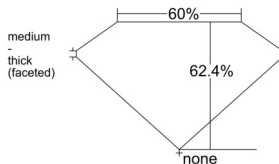

GIA®

FACSIMILE

GIA REPORT 6515173830

Verify this report at GIA.edu

GIA NATURAL DIAMOND DOSSIER®

January 09, 2025
GIA Report Number 6515173830
Shape and Cutting Style ..... Pear Brilliant
Measurements ..... 6.71 x 4.13 x 2.58 mm

GRADING RESULTS

Carat Weight ..... 0.43 carat
Color Grade I
Clarity Grade VVS2

ADDITIONAL GRADING INFORMATION

Polish ..... Excellent
Symmetry ..... Excellent
Fluorescence ..... None
Clarity Characteristics ..... Cloud
Inscription(s): GIA 6515173830

PROPORTIONS

Profile not to actual proportions

GRADING SCALES

GIA COLOR SCALE		GIA CLARITY SCALE			
COLORLESS	D	VERY VERY SLIGHTLY INCLUDED	FLAWLESS		
	E		INTERNALLY FLAWLESS		
	F	VERY SLIGHTLY INCLUDED	VVS₁		
	G		VVS₂		
	H		VS₁		
	NEAR COLORLESS	I	SLIGHTLY INCLUDED	VS₂	
		J		SI₁	
		FAINT	K	INCLUDED	SI₂
			L		I₁
			M		I₂
VERT LIGHT	N	LIGHT	I₃		
	O				
	P				
	Q				
	R