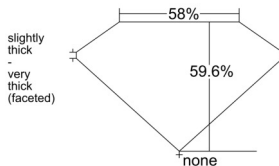

GIA®

FACSIMILE

GIA REPORT 6515177791

Verify this report at GIA.edu

GIA NATURAL DIAMOND DOSSIER®

January 10, 2025
GIA Report Number 6515177791
Shape and Cutting Style ..... Heart Brilliant
Measurements ..... 4.77 x 5.49 x 3.27 mm

GRADING RESULTS

Carat Weight ..... 0.50 carat
Color Grade I
Clarity Grade VS2

ADDITIONAL GRADING INFORMATION

Polish ..... Excellent
Symmetry ..... Very Good
Fluorescence ..... None
Clarity Characteristics ..... Crystal, Feather
Inscription(s): GIA 6515177791

PROPORTIONS

Profile not to actual proportions

GRADING SCALES

GIA COLOR SCALE		GIA CLARITY SCALE			
COLORLESS	D	VERY VERY SLIGHTLY INCLUDED	FLAWLESS		
	E		INTERNALLY FLAWLESS		
	F	VERY SLIGHTLY INCLUDED	VVS₁		
	G		VVS₂		
	H		VS₁		
	NEAR COLORLESS	I	SLIGHTLY INCLUDED	VS₂	
		J		SI₁	
		FAINT	K	INCLUDED	SI₂
			L		I₁
			M		I₂
VERT LIGHT	N		INCLUDED	I₃	
	O				
	P				
	Q				
	R				
LIGHT	S				
	T				
	U				
	V				
	W				
	Z