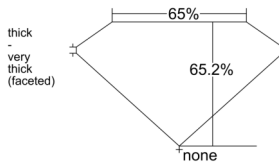

GIA®

FACSIMILE

GIA REPORT 6515181561

Verify this report at GIA.edu

GIA NATURAL DIAMOND DOSSIER®

January 10, 2025
GIA Report Number 6515181561
Shape and Cutting Style ..... Oval Brilliant
Measurements ..... 7.21 x 5.41 x 3.53 mm

GRADING RESULTS

Carat Weight ..... 0.90 carat
Color Grade ..... F
Clarity Grade VVS1

ADDITIONAL GRADING INFORMATION

Polish ..... Excellent
Symmetry ..... Excellent
Fluorescence ..... Strong Blue
Clarity Characteristics ..... Pinpoint
Inscription(s): GIA 6515181561

PROPORTIONS

Profile not to actual proportions

GRADING SCALES

GIA COLOR SCALE		GIA CLARITY SCALE			
COLORLESS	D	VERY VERY SLIGHTLY INCLUDED	FLAWLESS		
	E		INTERNALLY FLAWLESS		
	F	VERY SLIGHTLY INCLUDED	VVS₁		
	G		VVS₂		
	H		VS₁		
	NEAR COLORLESS	I	SLIGHTLY INCLUDED	VS₂	
		J		SI₁	
		FAINT	K	INCLUDED	SI₂
			L		I₁
			M		I₂
VERT LIGHT	N	LIGHT	I₃		
	O				
	P				
	Q				
	R				
	S				
	T