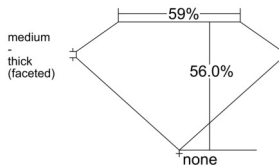

GIA®

FACSIMILE

GIA REPORT 6515191916

Verify this report at GIA.edu

GIA NATURAL DIAMOND DOSSIER®

January 10, 2025
GIA Report Number 6515191916
Shape and Cutting Style ..... Heart Brilliant
Measurements ..... 4.91 x 5.58 x 3.13 mm

GRADING RESULTS

Carat Weight ..... 0.50 carat
Color Grade ..... F
Clarity Grade VS2

ADDITIONAL GRADING INFORMATION

Polish ..... Excellent
Symmetry ..... Very Good
Fluorescence ..... None
Clarity Characteristics ..... Crystal, Feather, Cloud
Inscription(s): GIA 6515191916

PROPORTIONS

Profile not to actual proportions

GRADING SCALES

GIA COLOR SCALE		GIA CLARITY SCALE			
COLORLESS	D	VERY VERY SLIGHTLY INCLUDED	FLAWLESS		
	E		INTERNALLY FLAWLESS		
	F	VERY SLIGHTLY INCLUDED	VVS₁		
	G		VVS₂		
	H		VS₁		
	NEAR COLORLESS	I	SLIGHTLY INCLUDED	VS₂	
		J		SI₁	
		FAINT	K	INCLUDED	SI₂
			L		I₁
			M		I₂
VERT LIGHT	N	LIGHT	I₃		
	O				
	P				
	Q				
	R