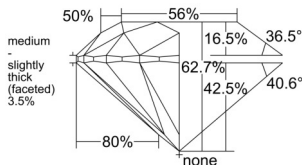

GIA®

FACSIMILE

GIA REPORT 6515193634

Verify this report at GIA.edu

GIA NATURAL DIAMOND DOSSIER®

January 13, 2025
GIA Report Number 6515193634
Shape and Cutting Style ..... Round Brilliant
Measurements ..... 5.74 - 5.78 x 3.62 mm

GRADING RESULTS

Carat Weight ..... 0.75 carat
Color Grade ..... H
Clarity Grade S11
Cut Grade ..... Excellent

ADDITIONAL GRADING INFORMATION

Polish ..... Excellent
Symmetry ..... Excellent
Fluorescence ..... None
Clarity Characteristics ..... Crystal, Feather
Inscription(s): GIA 6515193634

PROPORTIONS

Profile to actual proportions