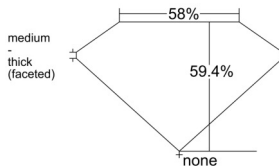

GIA®

FACSIMILE

GIA REPORT 6515199809

Verify this report at GIA.edu

GIA NATURAL DIAMOND DOSSIER®

January 13, 2025
GIA Report Number 6515199809
Shape and Cutting Style ..... Heart Brilliant
Measurements ..... 4.51 x 5.09 x 3.02 mm

GRADING RESULTS

Carat Weight ..... 0.40 carat
Color Grade ..... G
Clarity Grade VS1

ADDITIONAL GRADING INFORMATION

Polish ..... Excellent
Symmetry ..... Very Good
Fluorescence ..... None
Clarity Characteristics ..... Feather
Inscription(s): GIA 6515199809

PROPORTIONS

Profile not to actual proportions

GRADING SCALES

GIA COLOR SCALE		GIA CLARITY SCALE			
COLORLESS	D	VERY VERY SLIGHTLY INCLUDED	FLAWLESS		
	E		INTERNALLY FLAWLESS		
	F	VERY SLIGHTLY INCLUDED	VVS₁		
	G		VVS₂		
	H		VS₁		
	NEAR COLORLESS	I	SLIGHTLY INCLUDED	VS₂	
		J		SI₁	
		FAINT	K	INCLUDED	SI₂
			L		I₁
			M		I₂
VERT LIGHT	N	LIGHT	I₃		
	O				
	P				
	Q				
	R