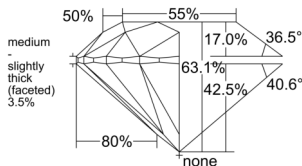

GIA®

FACSIMILE

GIA REPORT 6515202184

Verify this report at GIA.edu

GIA NATURAL DIAMOND DOSSIER®

January 14, 2025
GIA Report Number 6515202184
Shape and Cutting Style ..... Round Brilliant
Measurements ..... 4.92 - 4.95 x 3.12 mm

GRADING RESULTS

Carat Weight ..... 0.47 carat
Color Grade ..... D
Clarity Grade S11
Cut Grade ..... Excellent

ADDITIONAL GRADING INFORMATION

Polish ..... Excellent
Symmetry ..... Excellent
Fluorescence ..... Strong Blue
Clarity Characteristics ..... Crystal, Feather
Inscription(s): GIA 6515202184

PROPORTIONS

GRADING SCALES

GIA COLOR SCALE	GIA CLARITY SCALE	GIA CUT SCALE	
D	FLAWLESS	EXCELLENT	
E	INTERNALLY FLAWLESS		
F		VVS₁	VERY GOOD
G	VVS₂		
H	VS₁	GOOD	
I	VS₂		
J	S1₁	FAIR	
K	S1₂		
L	I₁	POOR	
M	I₂		
N	I₃		
O			
P			
Q			
R			
S			
T			
U			
V			
W			
X			
Y			
Z