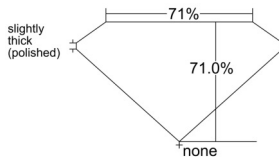

GIA®

FACSIMILE

GIA REPORT 6515206311

Verify this report at GIA.edu

GIA NATURAL DIAMOND DOSSIER®

January 16, 2025
GIA Report Number 6515206311
Shape and Cutting Style ..... Square Modified Brilliant
Measurements ..... 4.46 x 4.43 x 3.15 mm

GRADING RESULTS

Carat Weight ..... 0.51 carat
Color Grade ..... F
Clarity Grade VVS1

ADDITIONAL GRADING INFORMATION

Polish ..... Excellent
Symmetry ..... Very Good
Fluorescence ..... Faint
Clarity Characteristics ..... Pinpoint
Inscription(s): GIA 6515206311

PROPORTIONS

Profile not to actual proportions

GRADING SCALES

GIA COLOR SCALE		GIA CLARITY SCALE			
COLORLESS	D	VERY VERY SLIGHTLY INCLUDED	FLAWLESS		
	E		INTERNALLY FLAWLESS		
	F		VVS₁		
	NEAR COLORLESS	G	VVS₂		
		H	VERY SLIGHTLY INCLUDED	VS₁	
		I		VS₂	
		FAINT	J	SLIGHTLY INCLUDED	SI₁
			K		SI₂
	L		INCLUDED		I₁
	M			I₂	
LIGHT	N			I₃	
	O				
	P				
	Q				
	R