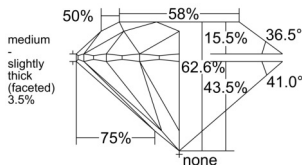

GIA®

FACSIMILE

GIA REPORT 6515206696

Verify this report at GIA.edu

GIA NATURAL DIAMOND DOSSIER®

January 15, 2025
GIA Report Number 6515206696
Shape and Cutting Style ..... Round Brilliant
Measurements ..... 5.05 - 5.08 x 3.17 mm

GRADING RESULTS

Carat Weight ..... 0.50 carat
Color Grade ..... L, Faint Brown
Clarity Grade SI2
Cut Grade ..... Excellent

ADDITIONAL GRADING INFORMATION

Polish ..... Excellent
Symmetry ..... Excellent
Fluorescence ..... Medium Blue
Clarity Characteristics ..... Crystal, Feather
Inscription(s): GIA 6515206696

PROPORTIONS

Profile to actual proportions