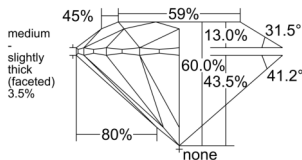

GIA®

FACSIMILE

GIA REPORT 6515210784

Verify this report at GIA.edu

GIA NATURAL DIAMOND DOSSIER®

January 16, 2025
GIA Report Number 6515210784
Shape and Cutting Style ..... Round Brilliant
Measurements ..... 5.16 - 5.18 x 3.10 mm

GRADING RESULTS

Carat Weight ..... 0.50 carat
Color Grade ..... E
Clarity Grade VS1
Cut Grade ..... Excellent

ADDITIONAL GRADING INFORMATION

Polish ..... Excellent
Symmetry ..... Excellent
Fluorescence ..... Faint
Clarity Characteristics ..... Feather, Pinpoint
Inscription(s): GIA 6515210784

PROPORTIONS

Profile to actual proportions

GRADING SCALES

GIA COLOR SCALE	GIA CLARITY SCALE	GIA CUT SCALE	
D	FLAWLESS	EXCELLENT	
E	INTERNALLY FLAWLESS		
F		VVS₁	VERY GOOD
G	VVS₂		
H	VS₁	GOOD	
I	VS₂		
J	SI₁	FAIR	
K	SI₂		
L	I₁	POOR	
M			
N			
O	I₂		
P			
Q			
R	I₃		
S			
T			
U			
V			
W			
X			
Y			
Z