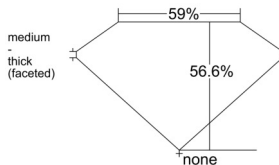

GIA®

FACSIMILE

GIA REPORT 6515211820

Verify this report at GIA.edu

GIA NATURAL DIAMOND DOSSIER®

January 16, 2025
GIA Report Number 6515211820
Shape and Cutting Style ..... Heart Brilliant
Measurements ..... 4.19 x 4.74 x 2.68 mm

GRADING RESULTS

Carat Weight ..... 0.30 carat
Color Grade ..... D
Clarity Grade VS1

ADDITIONAL GRADING INFORMATION

Polish ..... Excellent
Symmetry ..... Very Good
Fluorescence ..... None
Clarity Characteristics ..... Cloud, Needle
Inscription(s): GIA 6515211820

PROPORTIONS

Profile not to actual proportions

GRADING SCALES

GIA COLOR SCALE		GIA CLARITY SCALE			
COLORLESS	D	VERY VERY SLIGHTLY INCLUDED	FLAWLESS		
	E		INTERNALLY FLAWLESS		
	F	VERY SLIGHTLY INCLUDED	VVS₁		
	G		VVS₂		
	H		VS₁		
	NEAR COLORLESS	I	SLIGHTLY INCLUDED	VS₂	
		J		SI₁	
		FAINT	K	INCLUDED	SI₂
			L		I₁
			M		I₂
VERT LIGHT	N	LIGHT	I₃		
	O				
	P				
	Q				
	R				
	S				
LIGHT	T				
	U				
	V				
	W				
	X				
Y					
Z