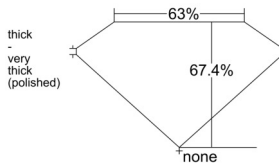

GIA®

FACSIMILE

GIA REPORT 6515214652

Verify this report at GIA.edu

GIA NATURAL DIAMOND DOSSIER®

January 16, 2025
GIA Report Number 6515214652
Shape and Cutting Style ..... Square Emerald Cut
Measurements ..... 4.51 x 4.44 x 2.99 mm

GRADING RESULTS

Carat Weight ..... 0.57 carat
Color Grade ..... F
Clarity Grade VS2

ADDITIONAL GRADING INFORMATION

Polish ..... Excellent
Symmetry ..... Excellent
Fluorescence ..... None
Clarity Characteristics ..... Crystal, Cloud
Inscription(s): GIA 6515214652

PROPORTIONS

Profile not to actual proportions

GRADING SCALES

GIA COLOR SCALE		GIA CLARITY SCALE			
COLORLESS	D	VERY VERY SLIGHTLY INCLUDED	FLAWLESS		
	E		INTERNALLY FLAWLESS		
	F		VVS₁		
	G		VVS₂		
	NEAR COLORLESS	H	VERY SLIGHTLY INCLUDED	VS₁	
		I		VS₂	
		FAINT	J	SLIGHTLY INCLUDED	SI₁
			K		SI₂
	L		I₁		
	VERT LIGHT		M	INCLUDED	I₂
N			I₃		
O					
P					
LIGHT	Q				
	R				
	S				
	T				
	U				
	Z