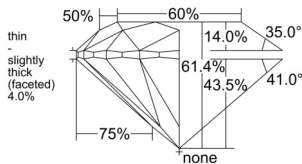

GIA®

FACSIMILE

GIA REPORT 6515217684

Verify this report at GIA.edu

GIA NATURAL DIAMOND DOSSIER®

January 16, 2025
GIA Report Number 6515217684
Shape and Cutting Style ..... Round Brilliant
Measurements ..... 5.07 - 5.10 x 3.12 mm

GRADING RESULTS

Carat Weight ..... 0.50 carat
Color Grade ..... F
Clarity Grade VS2
Cut Grade ..... Excellent

ADDITIONAL GRADING INFORMATION

Polish ..... Excellent
Symmetry ..... Excellent
Fluorescence ..... None
Clarity Characteristics.. Crystal, Feather, Cloud, Indented Natural
Inscription(s): GIA 6515217684

PROPORTIONS

Profile to actual proportions