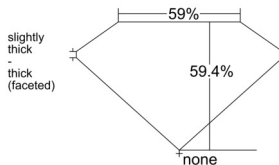

GIA®

FACSIMILE

GIA REPORT 6515221378

Verify this report at GIA.edu

GIA NATURAL DIAMOND DOSSIER®

January 16, 2025
GIA Report Number 6515221378
Shape and Cutting Style ..... Heart Brilliant
Measurements ..... 5.35 x 6.03 x 3.58 mm

GRADING RESULTS

Carat Weight ..... 0.71 carat
Color Grade ..... D
Clarity Grade S11

ADDITIONAL GRADING INFORMATION

Polish ..... Excellent
Symmetry ..... Excellent
Fluorescence ..... None
Clarity Characteristics ..... Crystal
Inscription(s): GIA 6515221378

PROPORTIONS

Profile not to actual proportions

GRADING SCALES

GIA COLOR SCALE		GIA CLARITY SCALE			
COLORLESS	D	VERY VERY SLIGHTLY INCLUDED	FLAWLESS		
	E		INTERNALLY FLAWLESS		
	F	VERY SLIGHTLY INCLUDED	VVS₁		
	G		VVS₂		
	H		VS₁		
	NEAR COLORLESS	I	SLIGHTLY INCLUDED	VS₂	
		J		S1₁	
		FAINT	K	INCLUDED	S1₂
			L		I₁
			M		I₂
VERT LIGHT	N	LIGHT	I₃		
	O				
	P				
	Q				
	R				
	S