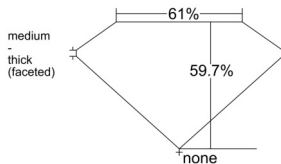

GIA®

FACSIMILE

GIA REPORT 6515234308

Verify this report at GIA.edu

GIA NATURAL DIAMOND DOSSIER®

January 17, 2025
GIA Report Number 6515234308
Shape and Cutting Style ..... Pear Brilliant
Measurements ..... 5.96 x 3.70 x 2.21 mm

GRADING RESULTS

Carat Weight ..... 0.30 carat
Color Grade ..... G
Clarity Grade VS2

ADDITIONAL GRADING INFORMATION

Polish ..... Excellent
Symmetry ..... Very Good
Fluorescence ..... None
Clarity Characteristics ..... Crystal
Inscription(s): GIA 6515234308

PROPORTIONS

Profile not to actual proportions

GRADING SCALES

GIA COLOR SCALE		GIA CLARITY SCALE			
COLORLESS	D	VERY VERY SLIGHTLY INCLUDED	FLAWLESS		
	E		INTERNALLY FLAWLESS		
	F		VVS₁		
	NEAR COLORLESS	G	VERY SLIGHTLY INCLUDED	VVS₂	
		H		VS₁	
		FANT	I	SLIGHTLY INCLUDED	VS₂
			J		SI₁
			K	SI₂	
	VERT LIGHT	L	INCLUDED	I₁	
		M		I₂	
N		I₃			
LIGHT		O			
		P			
		Q			
		R