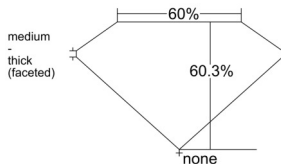

GIA®

FACSIMILE

GIA REPORT 6515234435

Verify this report at GIA.edu

GIA NATURAL DIAMOND DOSSIER®

January 20, 2025
GIA Report Number 6515234435
Shape and Cutting Style ..... Pear Brilliant
Measurements ..... 7.65 x 4.84 x 2.92 mm

GRADING RESULTS

Carat Weight ..... 0.62 carat
Color Grade ..... D
Clarity Grade SI1

ADDITIONAL GRADING INFORMATION

Polish ..... Excellent
Symmetry ..... Excellent
Fluorescence ..... None
Clarity Characteristics ..... Cloud, Crystal
Inscription(s): GIA 6515234435

PROPORTIONS

Profile not to actual proportions

GRADING SCALES

GIA COLOR SCALE		GIA CLARITY SCALE	
COLORLESS	D	VERY VERY SLIGHTLY INCLUDED	FLAWLESS
	E		INTERNALLY FLAWLESS
	F		VVS₁
	G		VVS₂
	H		VS₁
	I		VS₂
	J		SI₁
	K		SI₂
	L		I₁
	M		I₂
NEAR COLORLESS	N	SLIGHTLY INCLUDED	I₃
	O		
	P		
	Q		
FAINT	R		
	S		
	T		
	U		
VERT LIGHT	V		
	W		
	X		
	Y		
LIGHT	Z