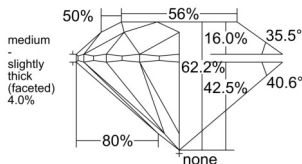

GIA®

FACSIMILE

GIA REPORT 6515235804

Verify this report at GIA.edu

GIA NATURAL DIAMOND DOSSIER®

January 17, 2025
GIA Report Number 6515235804
Shape and Cutting Style ..... Round Brilliant
Measurements ..... 4.38 - 4.41 x 2.73 mm

GRADING RESULTS

Carat Weight ..... 0.32 carat
Color Grade ..... D
Clarity Grade S11
Cut Grade ..... Excellent

ADDITIONAL GRADING INFORMATION

Polish ..... Excellent
Symmetry ..... Excellent
Fluorescence ..... None
Clarity Characteristics ..... Feather, Crystal
Inscription(s): GIA 6515235804

PROPORTIONS

Profile to actual proportions

GRADING SCALES

GIA COLOR SCALE

COLOREDNESS	D
	E
	F
	G
	H
	I
	J
NEAR COLORLESS	K
	L
FAIN	M
	N
	O
	P
VERY LIGHT	Q
	R
	S
	T
	U
	V
	W
	X
	Y
LIGHT	Z

GIA CLARITY SCALE

FLAWLESS	INTERNAL FLAWLESS	
		FLAWLESS
VERY VERY SLIGHTLY INCLUDED	VERY SLIGHTLY INCLUDED	
		VVS₁
	VVS₂	
SLIGHTLY INCLUDED	INCLUDED	
		VS₁
	VS₂	
	SI₁	
	SI₂	
	I₁	
	I₂	
	I₃	

GIA CUT SCALE

EXCELLENT	
	VERY GOOD
GOOD	
FAIR	
POOR