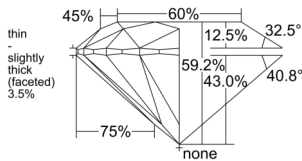

GIA®

FACSIMILE

GIA REPORT 6515238926

Verify this report at GIA.edu

GIA NATURAL DIAMOND DOSSIER®

January 20, 2025
GIA Report Number 6515238926
Shape and Cutting Style ..... Round Brilliant
Measurements ..... 4.78 - 4.82 x 2.84 mm

GRADING RESULTS

Carat Weight ..... 0.40 carat
Color Grade ..... D
Clarity Grade S11
Cut Grade ..... Excellent

ADDITIONAL GRADING INFORMATION

Polish ..... Excellent
Symmetry ..... Excellent
Fluorescence ..... None
Clarity Characteristics..... Crystal, Cloud, Feather
Inscription(s): GIA 6515238926

PROPORTIONS

Profile to actual proportions

GRADING SCALES

GIA COLOR SCALE	GIA CLARITY SCALE	GIA CUT SCALE	
D	FLAWLESS	EXCELLENT	
E	INTERNALLY FLAWLESS		
F		VVS₁	VERY GOOD
G	VVS₂		
H	VS₁	GOOD	
I	VS₂		
J	S1₁	FAIR	
K	S1₂		
L	I₁	POOR	
M	I₂		
N	I₃		
O			
P			
Q			
R			
S			
T			
U			
V			
W			
X			
Y			
Z