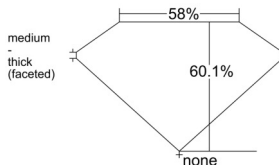

GIA®

FACSIMILE

GIA REPORT 6515251491

Verify this report at GIA.edu

GIA NATURAL DIAMOND DOSSIER®

January 21, 2025
GIA Report Number 6515251491
Shape and Cutting Style ..... Oval Brilliant
Measurements ..... 7.35 x 5.31 x 3.19 mm

GRADING RESULTS

Carat Weight ..... 0.80 carat
Color Grade ..... G
Clarity Grade VS1

ADDITIONAL GRADING INFORMATION

Polish ..... Excellent
Symmetry ..... Excellent
Fluorescence ..... None
Clarity Characteristics..... Feather, Cloud
Inscription(s): GIA 6515251491

PROPORTIONS

Profile not to actual proportions

GRADING SCALES

GIA COLOR SCALE		GIA CLARITY SCALE			
COLORLESS	D	VERY VERY SLIGHTLY INCLUDED	FLAWLESS		
	E		INTERNALLY FLAWLESS		
	F	VERY SLIGHTLY INCLUDED	VVS₁		
	G		VVS₂		
	H		VS₁		
	NEAR COLORLESS	I	SLIGHTLY INCLUDED	VS₂	
		J		SI₁	
		FAINT	K	INCLUDED	SI₂
			L		I₁
			M		I₂
VERT LIGHT			N	INCLUDED	I₃
			O		
			P		
	Q				
LIGHT	R				
	S				
	T				
	U				
	V				
	Z