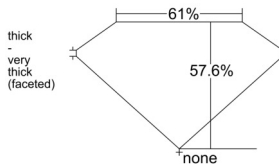

GIA®

FACSIMILE

GIA REPORT 6515267658

Verify this report at GIA.edu

GIA NATURAL DIAMOND DOSSIER®

January 23, 2025
GIA Report Number 6515267658
Shape and Cutting Style ..... Heart Brilliant
Measurements ..... 4.81 x 5.44 x 3.13 mm

GRADING RESULTS

Carat Weight ..... 0.50 carat
Color Grade ..... H
Clarity Grade VVS1

ADDITIONAL GRADING INFORMATION

Polish ..... Excellent
Symmetry ..... Excellent
Fluorescence ..... Faint
Clarity Characteristics ..... Feather
Inscription(s): GIA 6515267658

PROPORTIONS

Profile not to actual proportions

GRADING SCALES

GIA COLOR SCALE		GIA CLARITY SCALE			
COLORLESS	D	VERY VERY SLIGHTLY INCLUDED	FLAWLESS		
	E		INTERNALLY FLAWLESS		
	F	VERY SLIGHTLY INCLUDED	VVS₁		
	G		VVS₂		
	H		VS₁		
	NEAR COLORLESS	I	SLIGHTLY INCLUDED	VS₂	
		J		SI₁	
		FAINT	K	INCLUDED	SI₂
			L		I₁
			M		I₂
VERTICALLY LIGHT	N		LIGHT	I₃	
	O				
	P				
	Q				
	R