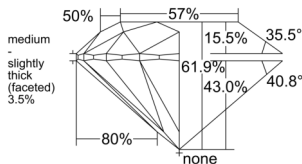

GIA®

FACSIMILE

GIA REPORT 6515278501

Verify this report at GIA.edu

GIA NATURAL DIAMOND DOSSIER®

January 27, 2025
GIA Report Number 6515278501
Shape and Cutting Style ..... Round Brilliant
Measurements ..... 4.86 - 4.88 x 3.01 mm

GRADING RESULTS

Carat Weight ..... 0.44 carat
Color Grade ..... H
Clarity Grade VS1
Cut Grade ..... Excellent

ADDITIONAL GRADING INFORMATION

Polish ..... Excellent
Symmetry ..... Excellent
Fluorescence ..... None
Clarity Characteristics..... Crystal, Feather
Inscription(s): GIA 6515278501

PROPORTIONS

GRADING SCALES

GIA COLOR SCALE	GIA CLARITY SCALE	GIA CUT SCALE	
D	FLAWLESS	EXCELLENT	
E	INTERNALLY FLAWLESS		
F		VVS₁	VERY GOOD
G	VVS₂		
H	VS₁	GOOD	
I	VS₂		
J	SI₁	FAIR	
K	SI₂		
L	I₁	POOR	
M			
N			
O	I₂		
P			
Q			
R	I₃		
S			
T			
U			
V			
W			
X			
Y			
Z