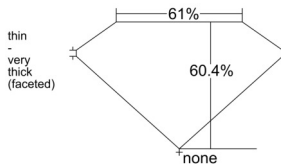

GIA®

FACSIMILE

GIA REPORT 6515278806

Verify this report at GIA.edu

GIA NATURAL DIAMOND DOSSIER®

January 24, 2025
GIA Report Number 6515278806
Shape and Cutting Style ..... Heart Brilliant
Measurements ..... 4.93 x 5.47 x 3.31 mm

GRADING RESULTS

Carat Weight ..... 0.51 carat
Color Grade ..... H
Clarity Grade VS2

ADDITIONAL GRADING INFORMATION

Polish ..... Excellent
Symmetry ..... Excellent
Fluorescence ..... None
Clarity Characteristics..... Crystal, Cloud, Feather
Inscription(s): GIA 6515278806

PROPORTIONS

Profile not to actual proportions

GRADING SCALES

GIA COLOR SCALE		GIA CLARITY SCALE	
COLORLESS	D	VERY VERY SLIGHTLY INCLUDED	FLAWLESS
	E		INTERNALLY FLAWLESS
	F		VVS₁
	G		VVS₂
	H		VS₁
	I		VS₂
	J		SI₁
	K		SI₂
	L		I₁
	M		I₂
NEAR COLORLESS	N	SLIGHTLY INCLUDED	I₃
	O		
	P		
	Q		
FAINT	R		
	S		
	T		
	U		
VERT LIGHT	V		
	W		
	X		
	Y		
LIGHT	Z