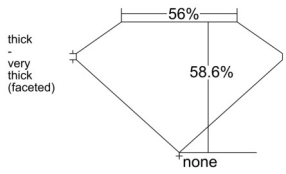

GIA®

FACSIMILE

GIA REPORT 6515282491

Verify this report at GIA.edu

GIA NATURAL DIAMOND DOSSIER®

January 24, 2025
GIA Report Number 6515282491
Shape and Cutting Style ..... Heart Brilliant
Measurements ..... 4.31 x 5.02 x 2.94 mm

GRADING RESULTS

Carat Weight ..... 0.40 carat
Color Grade ..... F
Clarity Grade SI1

ADDITIONAL GRADING INFORMATION

Polish ..... Excellent
Symmetry ..... Excellent
Fluorescence ..... None
Clarity Characteristics ..... Cloud
Inscription(s): GIA 6515282491

PROPORTIONS

Profile not to actual proportions

GRADING SCALES

GIA COLOR SCALE		GIA CLARITY SCALE			
COLORLESS	D	VERY VERY SLIGHTLY INCLUDED	FLAWLESS		
	E		INTERNALLY FLAWLESS		
	F	VERY SLIGHTLY INCLUDED	VVS₁		
	G		VVS₂		
	H		VS₁		
	NEAR COLORLESS	I	SLIGHTLY INCLUDED	SI₁	
		J		SI₂	
		FAINT	K	INCLUDED	I₁
			L		I₂
	M		I₃		
VERT LIGHT	N		LIGHT		
	O				
	P				
	Q				
	R				
	S				
	T				
LIGHT	U				
	V				
	W				
	X				
Y					
Z