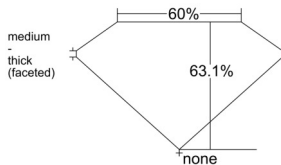

GIA®

FACSIMILE

GIA REPORT 6515283918

Verify this report at GIA.edu

GIA NATURAL DIAMOND DOSSIER®

January 24, 2025
GIA Report Number **6515283918**
Shape and Cutting Style ..... **Pear Brilliant**
Measurements ..... **6.21 x 3.61 x 2.28 mm**

GRADING RESULTS

Carat Weight ..... **0.30 carat**
Color Grade ..... **E**
Clarity Grade **VVS1**

ADDITIONAL GRADING INFORMATION

Polish ..... **Excellent**
Symmetry ..... **Very Good**
Fluorescence ..... **Faint**
Clarity Characteristics ..... **Pinpoint**
Inscription(s): **GIA 6515283918**

PROPORTIONS

Profile not to actual proportions

GRADING SCALES

GIA COLOR SCALE		GIA CLARITY SCALE			
COLORLESS	D	VERY VERY SLIGHTLY INCLUDED	FLAWLESS		
	E		INTERNALLY FLAWLESS		
	F	VERY SLIGHTLY INCLUDED	VVS₁		
	G		VVS₂		
	H		VS₁		
	NEAR COLORLESS	I	SLIGHTLY INCLUDED	VS₂	
		J		SI₁	
		FAINT	K	INCLUDED	SI₂
			L		I₁
			M		I₂
VERT LIGHT	N	INCLUDED	I₃		
	O				
	P				
	Q				
	R				
LIGHT	S				
	T				
	U				
	V				
	W				
X					
Y					
Z