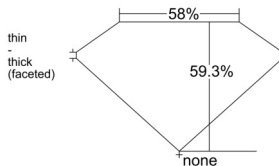

GIA®

FACSIMILE

GIA REPORT 6515286653

Verify this report at GIA.edu

GIA NATURAL DIAMOND DOSSIER®

January 24, 2025
GIA Report Number 6515286653
Shape and Cutting Style ..... Heart Brilliant
Measurements ..... 4.84 x 5.64 x 3.35 mm

GRADING RESULTS

Carat Weight ..... 0.50 carat
Color Grade ..... G
Clarity Grade VVS1

ADDITIONAL GRADING INFORMATION

Polish ..... Excellent
Symmetry ..... Excellent
Fluorescence ..... Faint
Clarity Characteristics ..... Feather, Cavity
Inscription(s): GIA 6515286653

PROPORTIONS

Profile not to actual proportions

GRADING SCALES

GIA COLOR SCALE		GIA CLARITY SCALE	
COLORLESS	D	VERY VERY SLIGHTLY INCLUDED	FLAWLESS
	E		INTERNALLY FLAWLESS
	F		VVS₁
	G		VVS₂
	H		VS₁
	I		VS₂
	J		SI₁
	K		SI₂
	L		I₁
	M		I₂
NEAR COLORLESS	N	SLIGHTLY INCLUDED	I₃
	O		
	P		
	Q		
FAINT	R		
	S		
	T		
	U		
VERT LIGHT	V		
	W		
	X		
	Y		
LIGHT	Z