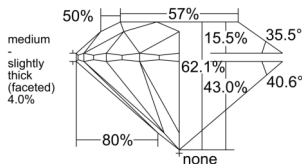

GIA®

FACSIMILE

GIA REPORT 6515287769

Verify this report at GIA.edu

GIA NATURAL DIAMOND DOSSIER®

January 27, 2025
GIA Report Number 6515287769
Shape and Cutting Style ..... Round Brilliant
Measurements ..... 6.16 - 6.20 x 3.84 mm

GRADING RESULTS

Carat Weight ..... 0.90 carat
Color Grade ..... E
Clarity Grade S11
Cut Grade ..... Excellent

ADDITIONAL GRADING INFORMATION

Polish ..... Excellent
Symmetry ..... Excellent
Fluorescence ..... None
Clarity Characteristics ..... Crystal
Inscription(s): GIA 6515287769

PROPORTIONS

GRADING SCALES

GIA COLOR SCALE

COLORESS	D
	E
	F
	G
	H
	I
	J
NEAR COLORESS	K
	L
FANIT	M
	N
	O
	P
VERY LIGHT	Q
	R
	S
	T
	U
	V
	W
	X
	Y
LIGHT	Z

GIA CLARITY SCALE

FLAWLESS	VERY VERY SLIGHTLY INCLUDED	VVS₁	VVS₂	VS₁	VS₂	SI₁	SI₂	I₁	I₂	I₃	
											VERY SLIGHTLY INCLUDED
INTERNALLY FLAWLESS											

GIA CUT SCALE

EXCELLENT
VERY GOOD
GOOD
FAIR
POOR