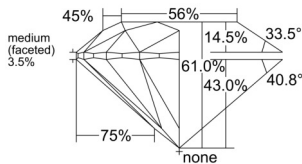

GIA®

FACSIMILE

GIA REPORT 6515291183

Verify this report at GIA.edu

GIA NATURAL DIAMOND DOSSIER®

January 27, 2025
GIA Report Number 6515291183
Shape and Cutting Style ..... Round Brilliant
Measurements ..... 4.60 - 4.61 x 2.81 mm

GRADING RESULTS

Carat Weight ..... 0.36 carat
Color Grade ..... E
Clarity Grade VS2
Cut Grade ..... Excellent

ADDITIONAL GRADING INFORMATION

Polish ..... Excellent
Symmetry ..... Excellent
Fluorescence ..... None
Clarity Characteristics ..... Crystal, Feather
Inscription(s): GIA 6515291183

PROPORTIONS

Profile to actual proportions