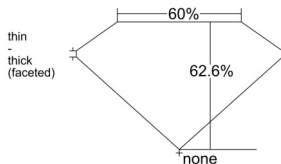

GIA®

FACSIMILE

GIA REPORT 6515294739

Verify this report at GIA.edu

GIA NATURAL DIAMOND DOSSIER®

January 28, 2025
GIA Report Number 6515294739
Shape and Cutting Style ..... Marquise Brilliant
Measurements ..... 8.70 x 4.68 x 2.93 mm

GRADING RESULTS

Carat Weight ..... 0.70 carat
Color Grade ..... D
Clarity Grade VS1

ADDITIONAL GRADING INFORMATION

Polish ..... Excellent
Symmetry ..... Very Good
Fluorescence ..... None
Clarity Characteristics..... Crystal, Feather, Cloud, Pinpoint
Inscription(s): GIA 6515294739

PROPORTIONS

Profile not to actual proportions

GRADING SCALES

GIA COLOR SCALE		GIA CLARITY SCALE			
COLORLESS	D	VERY VERY SLIGHTLY INCLUDED	FLAWLESS		
	E		INTERNALLY FLAWLESS		
	F	VERY SLIGHTLY INCLUDED	VVS₁		
	G		VVS₂		
	H		VS₁		
	NEAR COLORLESS	I	SLIGHTLY INCLUDED	VS₂	
		J		SI₁	
		FAINT	K	INCLUDED	SI₂
			L		I₁
			M		I₂
VERT LIGHT	N	INCLUDED	I₃		
	O				
	P				
	Q				
	R				
LIGHT	S				
	T				
	U				
	V				
	W				
X					
Y					
Z