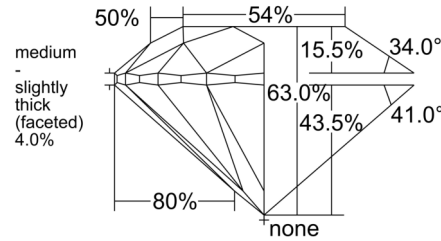

GIA REPORT
6515302569

Verify this report at GIA.edu

FACSIMILE

This is a digital representation of the original GIA Report. This representation might not be accepted in lieu of the original GIA Report in certain circumstances. The original GIA Report includes certain security features which are not reproducible on this facsimile.

GIA NATURAL DIAMOND GRADING REPORT

January 28, 2025
GIA Report Number 6515302569
Shape and Cutting Style ..... Round Brilliant
Measurements ..... 6.35 - 6.39 x 4.01 mm

GRADING RESULTS

Carat Weight ..... 1.00 carat
Color Grade ..... H
Clarity Grade VVS2
Cut Grade ..... Excellent

ADDITIONAL GRADING INFORMATION

Polish ..... Excellent
Symmetry ..... Excellent
Fluorescence ..... None
Inscription(s): GIA 6515302569
Comments: Additional pinpoints are not shown.

PROPORTIONS

Profile to actual proportions