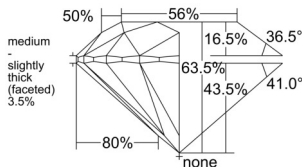

GIA®

FACSIMILE

GIA REPORT 6515303541

Verify this report at GIA.edu

GIA NATURAL DIAMOND DOSSIER®

January 28, 2025
GIA Report Number 6515303541
Shape and Cutting Style ..... Round Brilliant
Measurements ..... 5.38 - 5.42 x 3.43 mm

GRADING RESULTS

Carat Weight ..... 0.62 carat
Color Grade ..... D
Clarity Grade SI2
Cut Grade ..... Excellent

ADDITIONAL GRADING INFORMATION

Polish ..... Excellent
Symmetry ..... Excellent
Fluorescence ..... Faint
Clarity Characteristics ..... Crystal, Cloud
Inscription(s): GIA 6515303541

PROPORTIONS

GRADING SCALES

GIA COLOR SCALE	GIA CLARITY SCALE	GIA CUT SCALE
Colorless	Flawless	Excellent
Near Colorless	Internally Flawless	
Faint	VVS₁	Very Good
Very Light	VVS₂	
Light	VS₁	Good
	VS₂	
	SI₁	Fair
	SI₂	
	I₁	Poor
	I₂	
	I₃