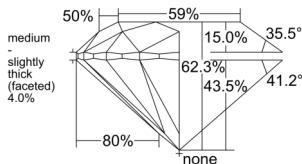

GIA®

FACSIMILE

GIA REPORT 6515308353

Verify this report at GIA.edu

GIA NATURAL DIAMOND DOSSIER®

January 31, 2025
GIA Report Number 6515308353
Shape and Cutting Style ..... Round Brilliant
Measurements ..... 4.29 - 4.30 x 2.68 mm

GRADING RESULTS

Carat Weight ..... 0.30 carat
Color Grade I
Clarity Grade VS1
Cut Grade ..... Excellent

ADDITIONAL GRADING INFORMATION

Polish ..... Excellent
Symmetry ..... Excellent
Fluorescence ..... None
Clarity Characteristics ..... Crystal, Cloud
Inscription(s): GIA 6515308353

PROPORTIONS

GRADING SCALES

GIA COLOR SCALE	GIA CLARITY SCALE	GIA CUT SCALE
COLOURLESS	FLAWLESS	EXCELLENT
D	INTERNALLY FLAWLESS	
E	VVS₁	VERY GOOD
F		
G	VS₁	GOOD
H		
I	SI₁	FAIR
J		
K	I₁	POOR
L		
M	I₂	
N		
O	I₃	
P		
Q		
R		
S		
T		
U		
V		
W		
X		
Y		
Z