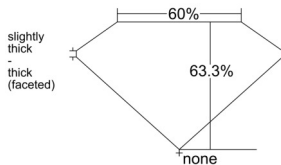

GIA®

FACSIMILE

GIA REPORT 6515314271

Verify this report at GIA.edu

GIA NATURAL DIAMOND DOSSIER®

January 29, 2025
GIA Report Number 6515314271
Shape and Cutting Style ..... Oval Brilliant
Measurements ..... 5.41 x 3.97 x 2.51 mm

GRADING RESULTS

Carat Weight ..... 0.34 carat
Color Grade ..... E
Clarity Grade VVS1

ADDITIONAL GRADING INFORMATION

Polish ..... Excellent
Symmetry ..... Very Good
Fluorescence ..... Medium Blue
Clarity Characteristics ..... Feather, Cavity
Inscription(s): GIA 6515314271

PROPORTIONS

Profile not to actual proportions

GRADING SCALES

GIA COLOR SCALE		GIA CLARITY SCALE			
COLORLESS	D	VERY VERY SLIGHTLY INCLUDED	FLAWLESS		
	E		INTERNALLY FLAWLESS		
	F	VERY SLIGHTLY INCLUDED	VVS₁		
	G		VVS₂		
	H		VS₁		
	NEAR COLORLESS	I	SLIGHTLY INCLUDED	VS₂	
		J		SI₁	
		FAINT	K	INCLUDED	SI₂
			L		I₁
			M		I₂
VERT LIGHT	N	LIGHT	I₃		
	O				
	P				
	Q				
	R				
	S				
	T