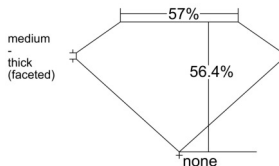

GIA®

FACSIMILE

GIA REPORT 6515316264

Verify this report at GIA.edu

GIA NATURAL DIAMOND DOSSIER®

January 29, 2025
GIA Report Number 6515316264
Shape and Cutting Style ..... Heart Brilliant
Measurements ..... 5.08 x 5.63 x 3.17 mm

GRADING RESULTS

Carat Weight ..... 0.51 carat
Color Grade ..... H
Clarity Grade VS1

ADDITIONAL GRADING INFORMATION

Polish ..... Excellent
Symmetry ..... Excellent
Fluorescence ..... None
Clarity Characteristics ..... Feather, Pinpoint
Inscription(s): GIA 6515316264

PROPORTIONS

Profile not to actual proportions

GRADING SCALES

GIA COLOR SCALE		GIA CLARITY SCALE			
COLORLESS	D	VERY VERY SLIGHTLY INCLUDED	FLAWLESS		
	E		INTERNALLY FLAWLESS		
	F	VERY SLIGHTLY INCLUDED	VVS₁		
	G		VVS₂		
	H		VS₁		
	NEAR COLORLESS	I	SLIGHTLY INCLUDED	VS₂	
		J		SI₁	
		FAINT	K	INCLUDED	SI₂
			L		I₁
			M		I₂
VERT LIGHT			N	INCLUDED	I₃
			O		
			P		
	Q				
LIGHT	R				
	S				
	T				
	U				
	V				
	Z