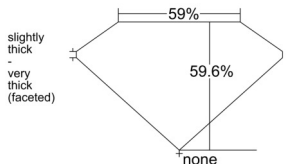

GIA®

FACSIMILE

GIA REPORT 6515320475

Verify this report at GIA.edu

GIA NATURAL DIAMOND DOSSIER®

January 30, 2025
GIA Report Number 6515320475
Shape and Cutting Style ..... Heart Brilliant
Measurements ..... 5.46 x 6.09 x 3.63 mm

GRADING RESULTS

Carat Weight ..... 0.72 carat
Color Grade ..... D
Clarity Grade SI1

ADDITIONAL GRADING INFORMATION

Polish ..... Excellent
Symmetry ..... Very Good
Fluorescence ..... None
Clarity Characteristics..... Crystal, Feather
Inscription(s): GIA 6515320475

PROPORTIONS

Profile not to actual proportions

GRADING SCALES

GIA COLOR SCALE		GIA CLARITY SCALE			
COLORLESS	D	VERY VERY SLIGHTLY INCLUDED	FLAWLESS		
	E		INTERNALLY FLAWLESS		
	F	VERY SLIGHTLY INCLUDED	VVS₁		
	G		VVS₂		
	H		VS₁		
	NEAR COLORLESS	I	SLIGHTLY INCLUDED	VS₂	
		J		SI₁	
		FAINT	K	INCLUDED	SI₂
			L		I₁
			M		I₂
VERT LIGHT	N	LIGHT	I₃		
	O				
	P				
	Q				
	R