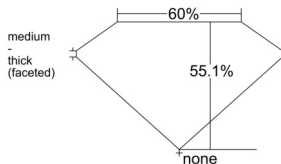

GIA®

FACSIMILE

GIA REPORT 6515333970

Verify this report at GIA.edu

GIA NATURAL DIAMOND DOSSIER®

January 31, 2025
GIA Report Number 6515333970
Shape and Cutting Style ..... Heart Brilliant
Measurements ..... 5.23 x 5.88 x 3.24 mm

GRADING RESULTS

Carat Weight ..... 0.56 carat
Color Grade ..... E
Clarity Grade VS2

ADDITIONAL GRADING INFORMATION

Polish ..... Very Good
Symmetry ..... Very Good
Fluorescence ..... Faint
Clarity Characteristics..... Crystal, Feather
Inscription(s): GIA 6515333970

PROPORTIONS

Profile not to actual proportions

GRADING SCALES

GIA COLOR SCALE		GIA CLARITY SCALE	
COLORLESS	D	VERY VERY SLIGHTLY INCLUDED	FLAWLESS
	E		INTERNALLY FLAWLESS
	F		VVS₁
	G		VVS₂
	H		VS₁
	I		VS₂
	J		SI₁
	K		SI₂
	L		I₁
	M		I₂
NEAR COLORLESS	N	SLIGHTLY INCLUDED	I₃
	O		
	P		
	Q		
FAINT	R		
	S		
	T		
	U		
VERT LIGHT	V		
	W		
	X		
	Y		
LIGHT	Z