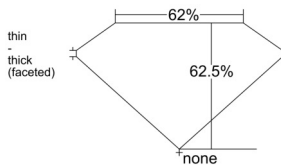

GIA®

FACSIMILE

GIA REPORT 6515348069

Verify this report at GIA.edu

GIA NATURAL DIAMOND DOSSIER®

February 04, 2025
GIA Report Number 6515348069
Shape and Cutting Style ..... Pear Brilliant
Measurements ..... 6.23 x 4.15 x 2.59 mm

GRADING RESULTS

Carat Weight ..... 0.40 carat
Color Grade ..... D
Clarity Grade VS2

ADDITIONAL GRADING INFORMATION

Polish ..... Excellent
Symmetry ..... Very Good
Fluorescence ..... None
Clarity Characteristics ..... Crystal
Inscription(s): GIA 6515348069

PROPORTIONS

Profile not to actual proportions

GRADING SCALES

GIA COLOR SCALE		GIA CLARITY SCALE			
COLORLESS	D	VERY VERY SLIGHTLY INCLUDED	FLAWLESS		
	E		INTERNALLY FLAWLESS		
	F	VERY SLIGHTLY INCLUDED	VVS₁		
	G		VVS₂		
	H		VS₁		
	NEAR COLORLESS	I	SLIGHTLY INCLUDED	VS₂	
		J		SI₁	
		FAINT	K	INCLUDED	SI₂
			L		I₁
			M		I₂
VERT LIGHT	N	LIGHT	I₃		
	O				
	P				
	Q				
	R				
	S