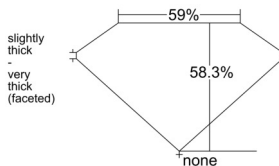

GIA®

FACSIMILE

GIA REPORT 6515351030

Verify this report at GIA.edu

GIA NATURAL DIAMOND DOSSIER®

February 04, 2025
GIA Report Number 6515351030
Shape and Cutting Style ..... Heart Brilliant
Measurements ..... 5.59 x 6.56 x 3.83 mm

GRADING RESULTS

Carat Weight ..... 0.83 carat
Color Grade ..... J
Clarity Grade VS1

ADDITIONAL GRADING INFORMATION

Polish ..... Excellent
Symmetry ..... Excellent
Fluorescence ..... Faint
Clarity Characteristics..... Crystal, Needle, Pinpoint
Inscription(s): GIA 6515351030

PROPORTIONS

Profile not to actual proportions

GRADING SCALES

GIA COLOR SCALE		GIA CLARITY SCALE	
COLORLESS	D	VERY VERY SLIGHTLY INCLUDED	FLAWLESS
	E		INTERNALLY FLAWLESS
	F		VS₁
	G		VS₂
	H		VS₁
	I		VS₂
	J		SI₁
	K		SI₂
	L		I₁
	M		I₂
NEAR COLORLESS	N	SLIGHTLY INCLUDED	I₃
	O		
	P		
	Q		
FAINT	R	INCLUDED	
	S		
	T		
	U		
VERT LIGHT	V		
	W		
	X		
	Y		
LIGHT	Z